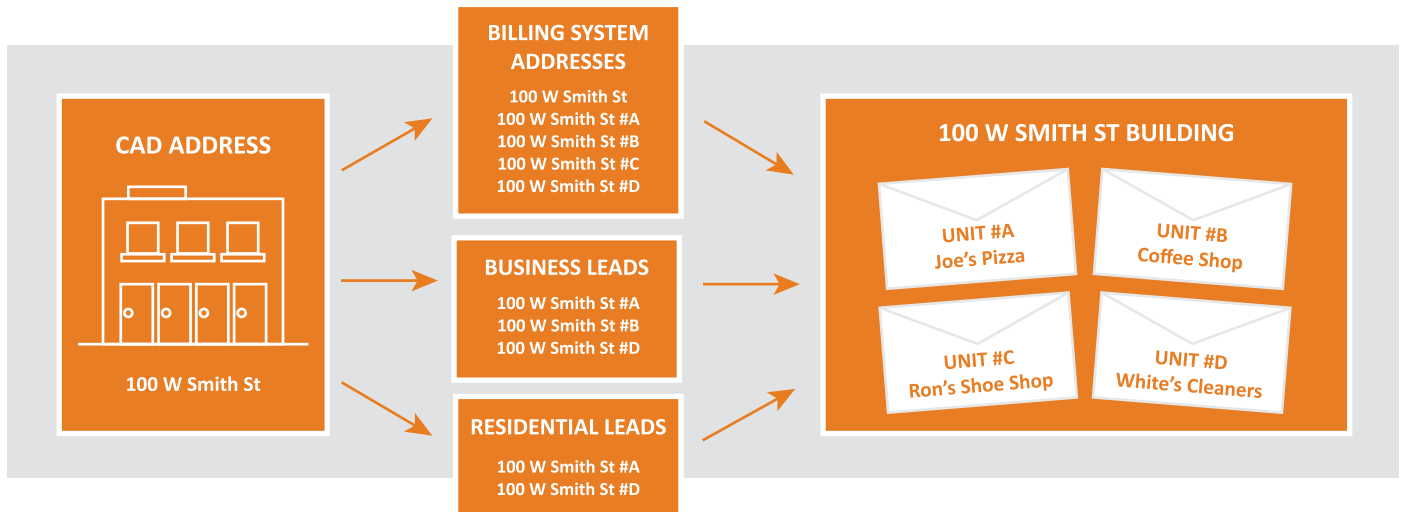

ADDRESSmanager is designed to save time and money, and increase serviceability accuracy.

- Increase accuracy of mass mailings to potential customers
- Reduce need for costly truck rolls
- Increase customer base, both commercial and residential
- Improve customer service time and response to customer questions

Synchronoss Technologies
200 Crossing Blvd.
Bridgewater, NJ 08807

Please call us at **1-866-620-3940**

Web: www.synchronoss.com

Blog: <http://blog.synchronoss.com>

Twitter: <http://twitter.com/synchronoss>

About Synchronoss Technologies, Inc.

Synchronoss Technologies (NASDAQ: SNCR) is the mobile innovation company that provides software-based activation and mobile content management solutions for connected devices across the globe. The company's proven and scalable technology solutions allow customers to connect, synchronize and activate connected devices and services that empower enterprises and consumers to live in a connected world.